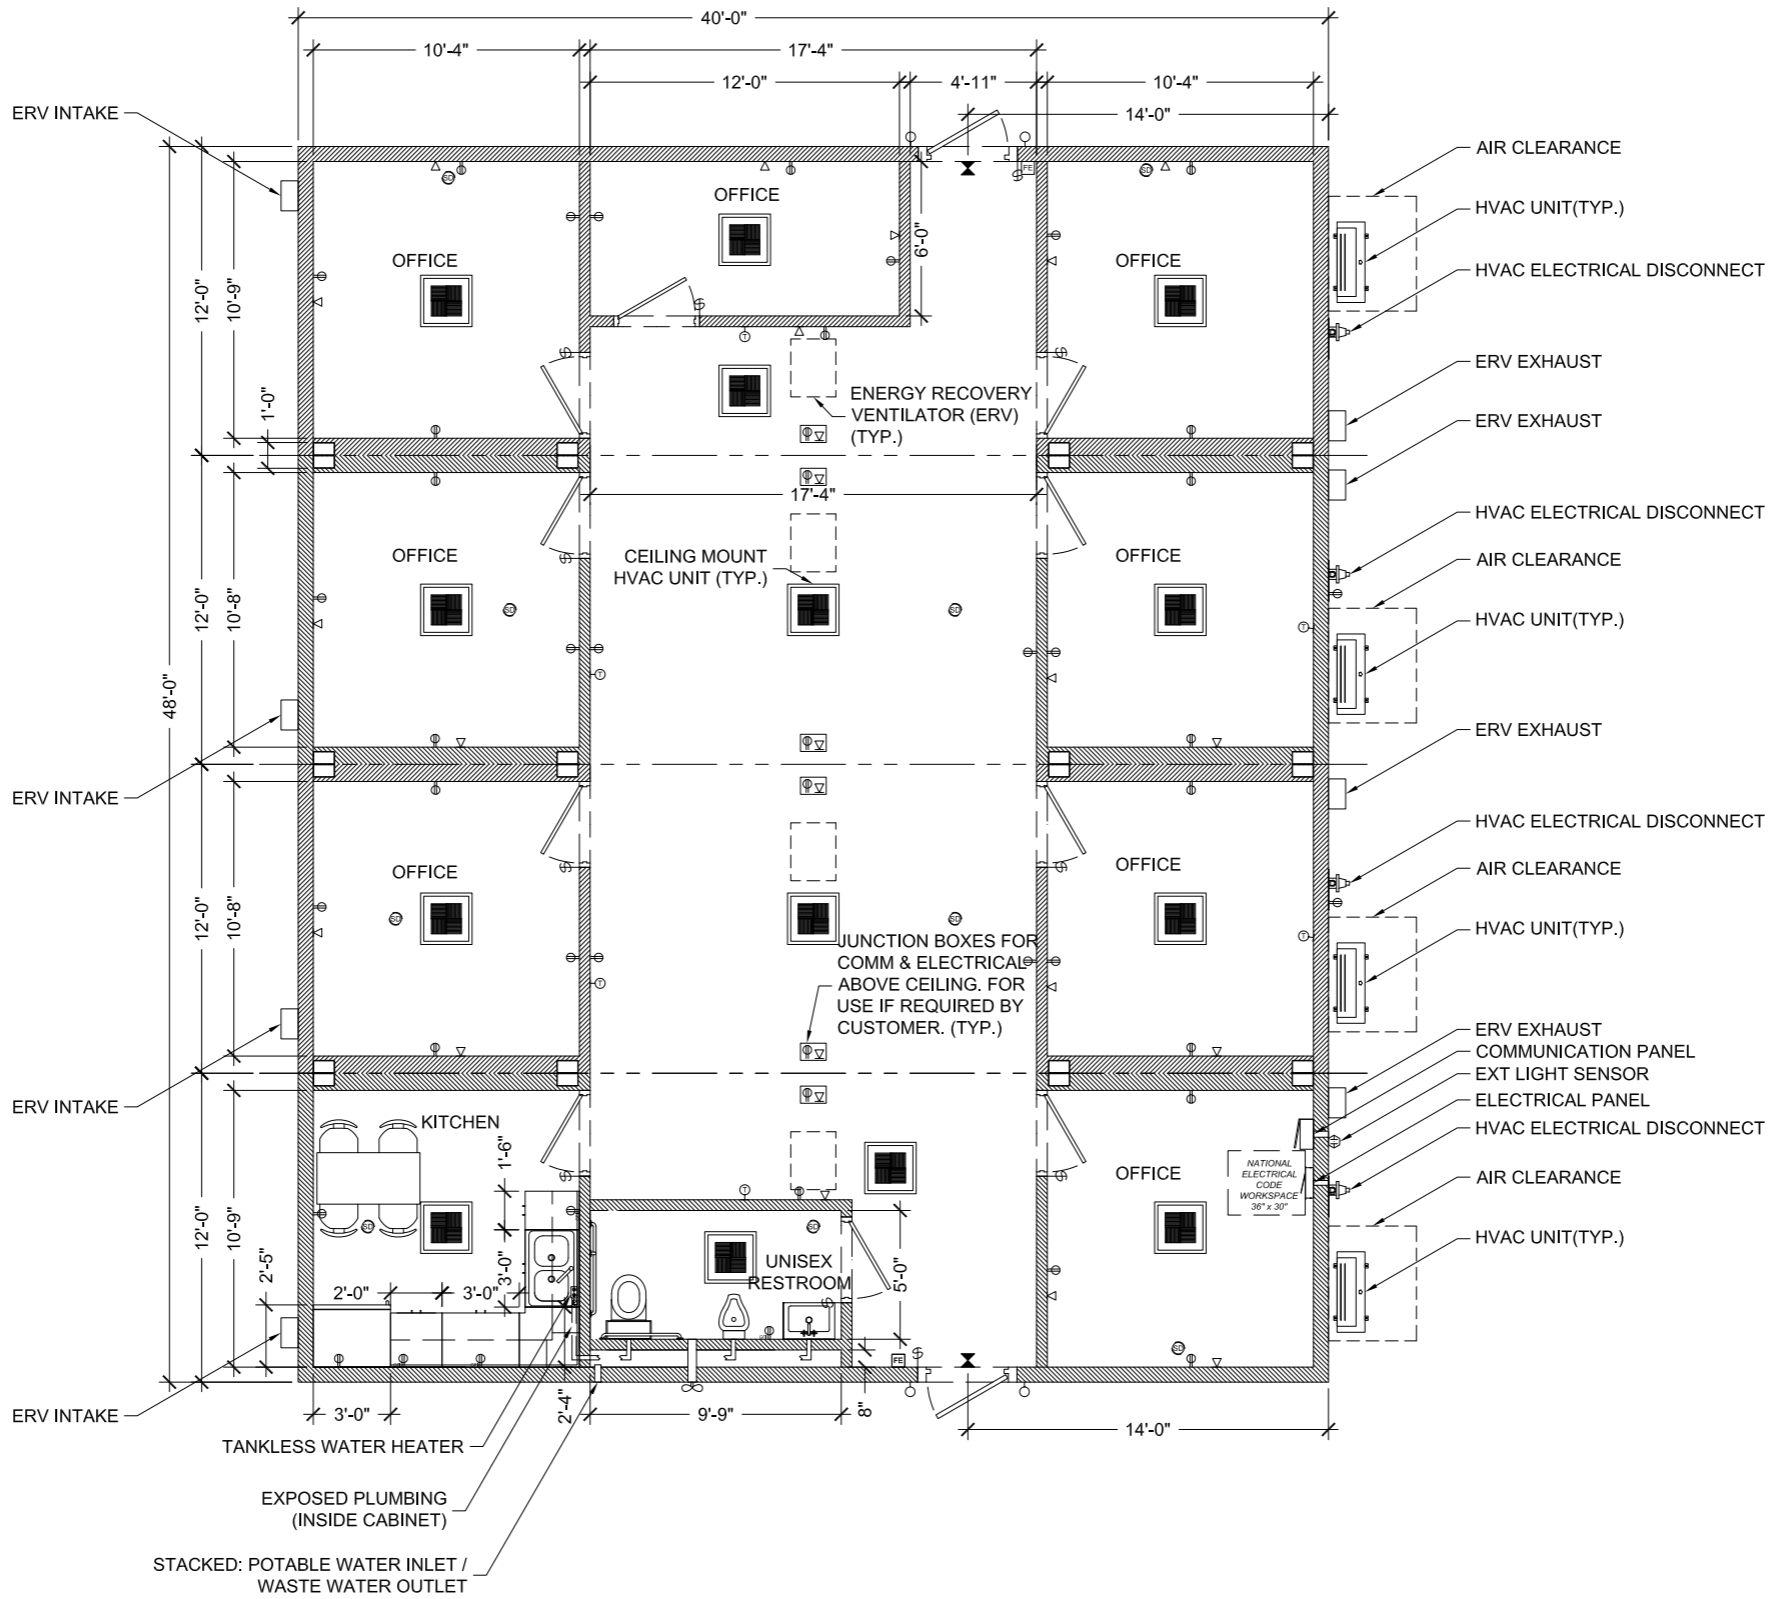

- SYMBOLS**
-  SECTIONAL BUILDING CONNECTION POST
 -  FLORESCENT LIGHT
 -  EXIT LIGHT / EMERGENCY LIGHT
 -  SMOKE & CO2 DETECTOR
 -  COMMUNICATIONS OUTLET
 -  BREAKER PANEL
 -  SENSOR- LIGHT OR GAS
 -  FIRE EXTINGUISHER
 -  ELECTRICAL OUTLET
 -  ELECTRICAL SWITCH
 -  EXTERIOR LIGHT
 -  THERMOSTAT

RediSuite 48' x 40' Restroom/Kitchen/Office

855.REDGUARD
redguard.com