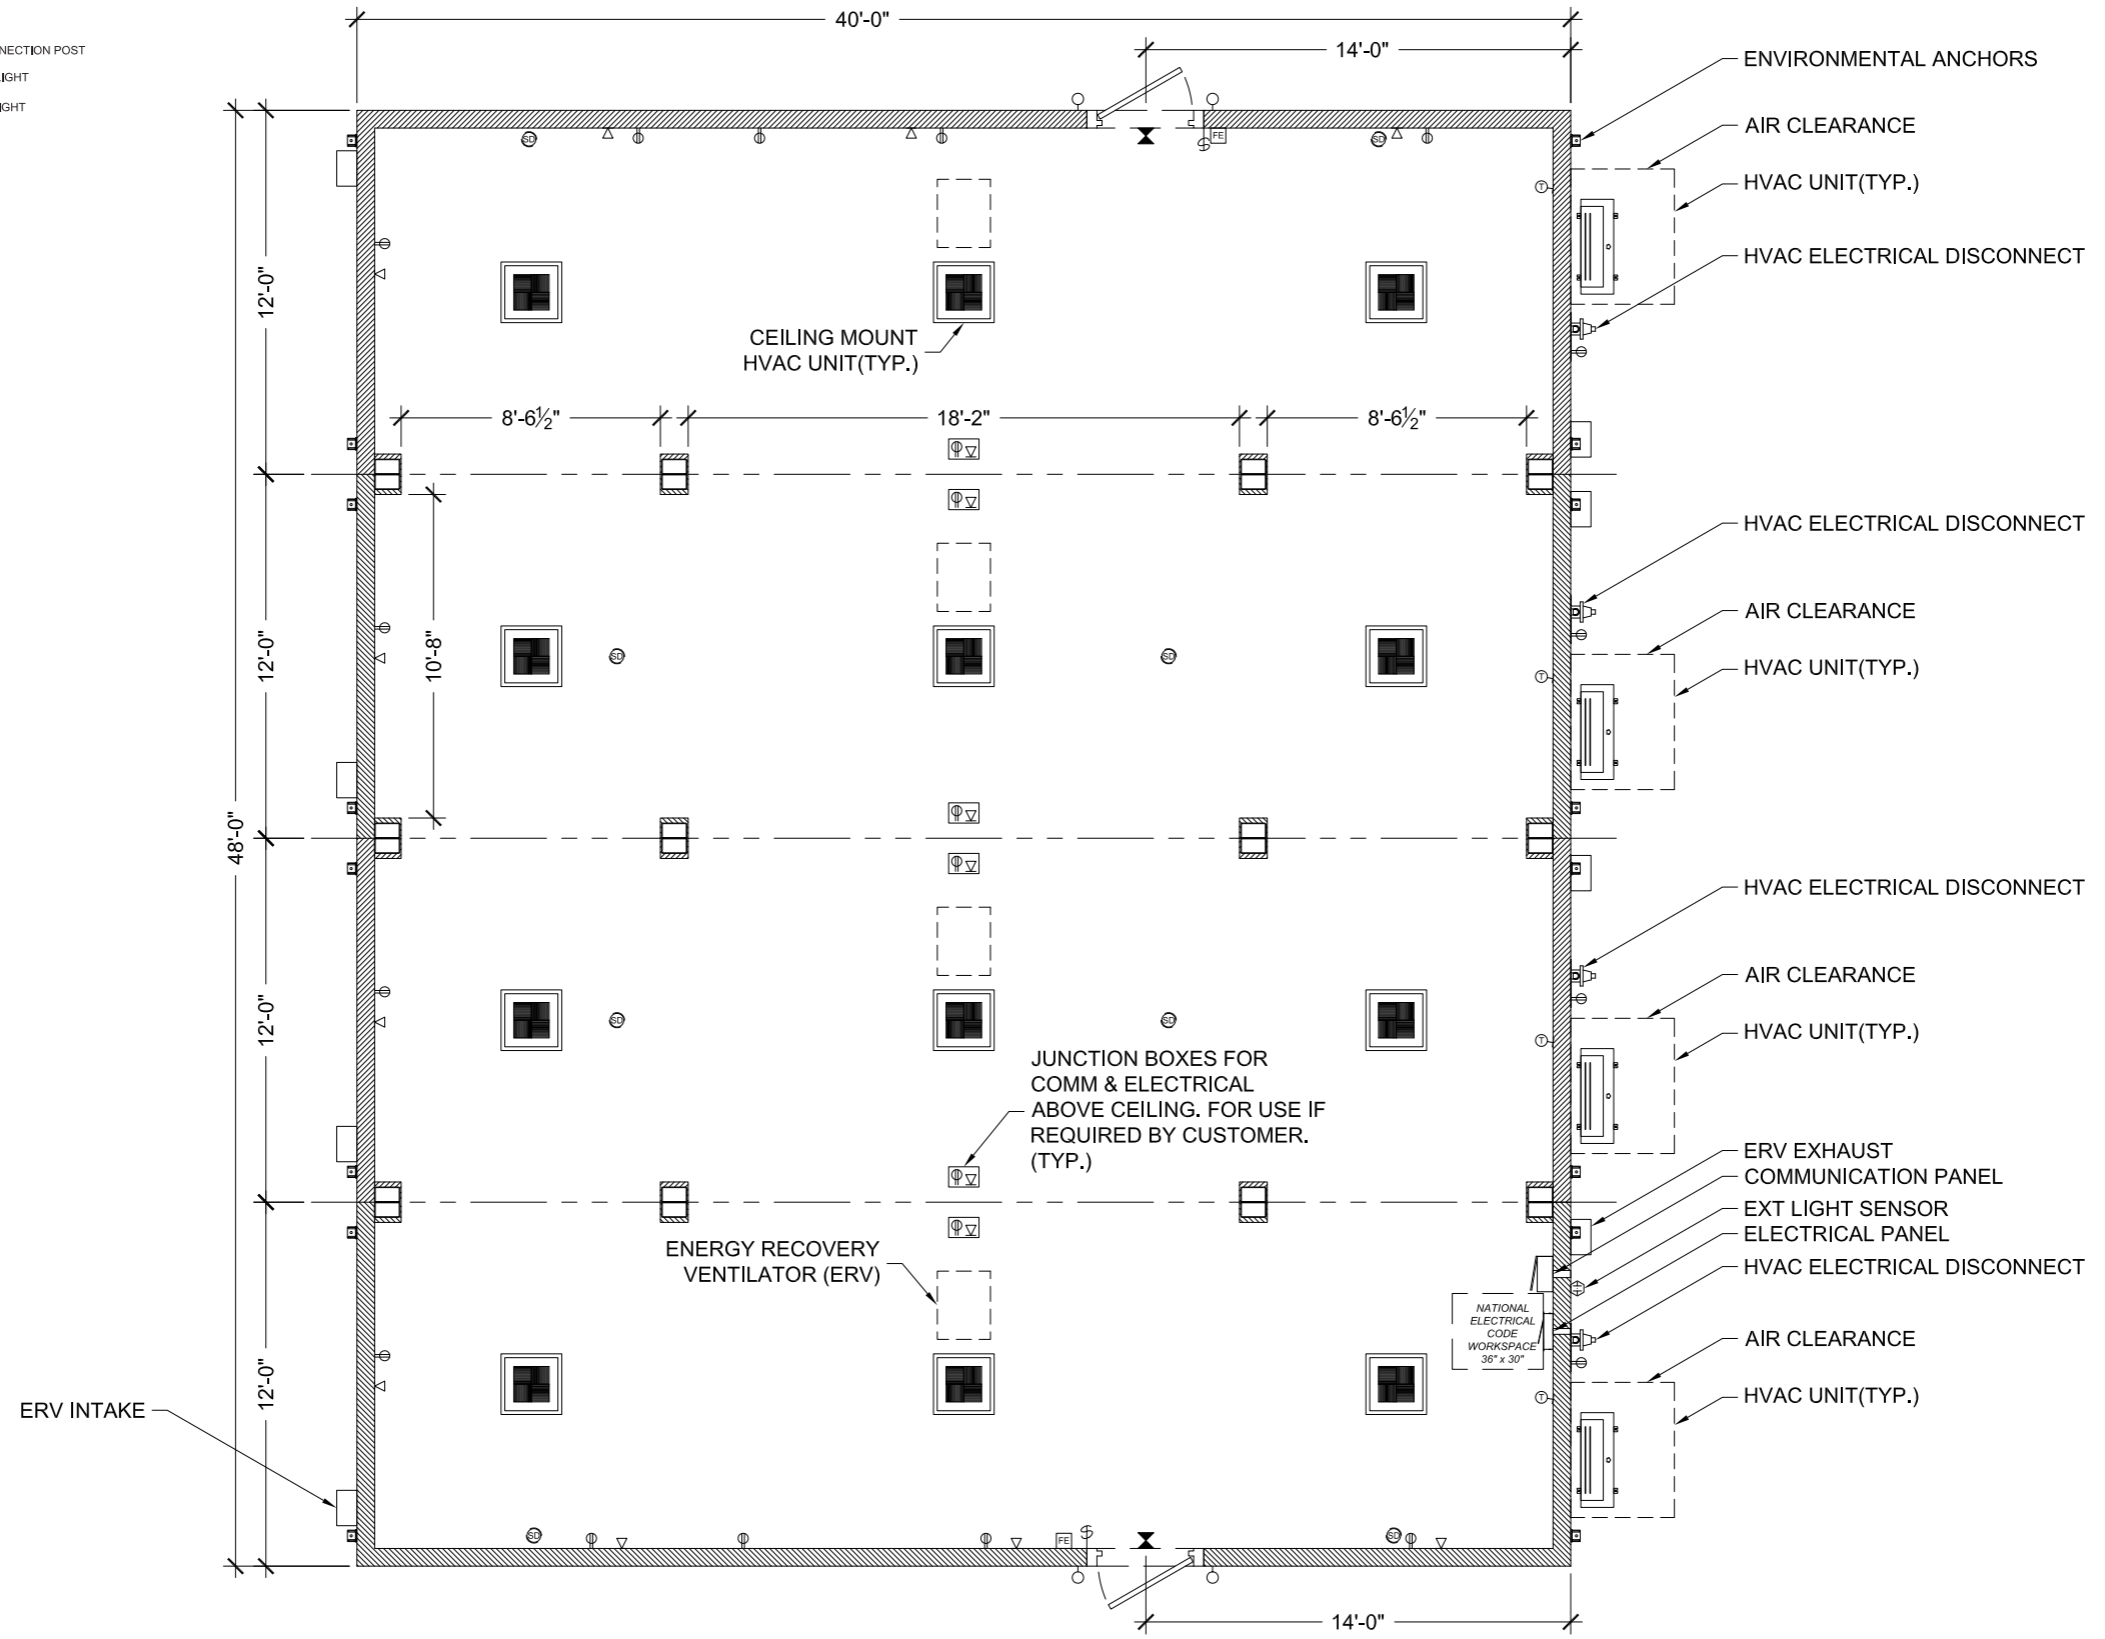

- SYMBOLS**
- ▣ SECTIONAL BUILDING CONNECTION POST
 - ▭ FLORESCENT LIGHT
 - ⊠ EXIT LIGHT / EMERGENCY LIGHT
 - ⊙ SMOKE & CO2 DETECTOR
 - ⊠ COMMUNICATIONS OUTLET
 - ▭ BREAKER PANEL
 - ⊕ SENSOR- LIGHT OR GAS
 - ⊠ FIRE EXTINGUISHER
 - ⊕ ELECTRICAL OUTLET
 - ⊕ ELECTRICAL SWITCH
 - ⊕ EXTERIOR LIGHT
 - ⊕ THERMOSTAT

RediSuite 48' x 40' Open

855.REDGUARD
redguard.com