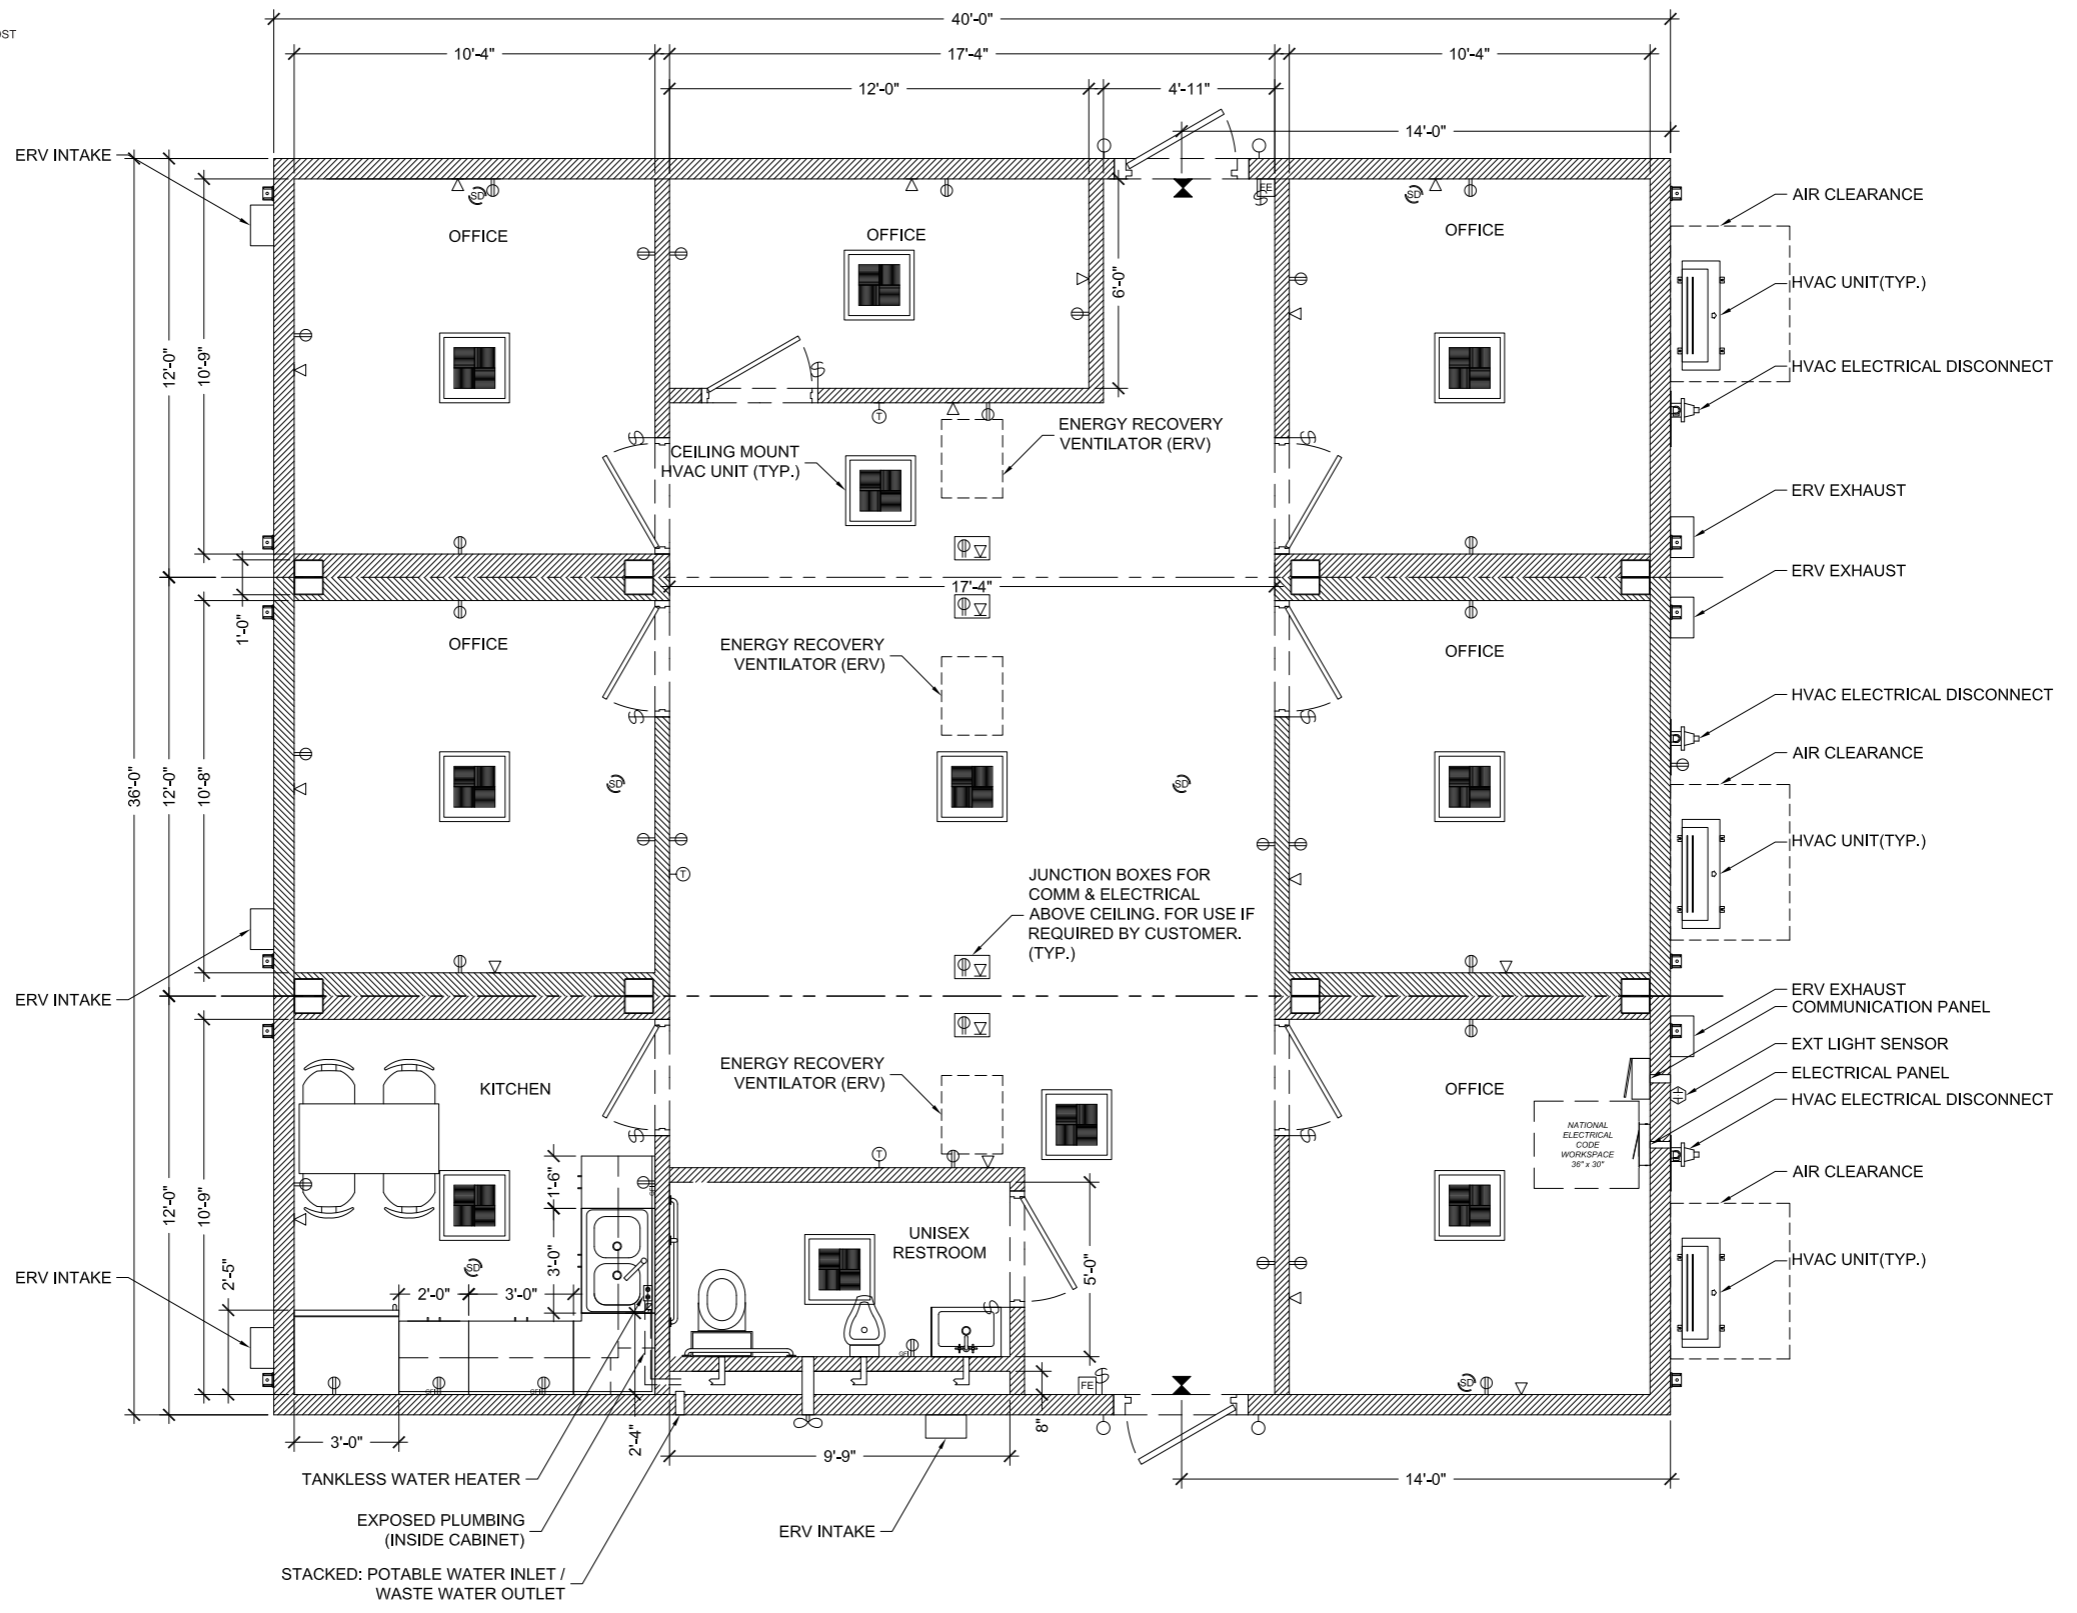

SYMBOLS

-  SECTIONAL BUILDING CONNECTION POST
-  FLORESCENT LIGHT
-  EXIT LIGHT / EMERGENCY LIGHT
-  SMOKE & CO2 DETECTOR
-  COMMUNICATIONS OUTLET
-  BREAKER PANEL
-  SENSOR- LIGHT OR GAS
-  FIRE EXTINGUISHER
-  ELECTRICAL OUTLET
-  ELECTRICAL SWITCH
-  EXTERIOR LIGHT
-  THERMOSTAT

RediSuite 36' x 40' Restroom/Kitchen/Office

855.REDGUARD
redguard.com