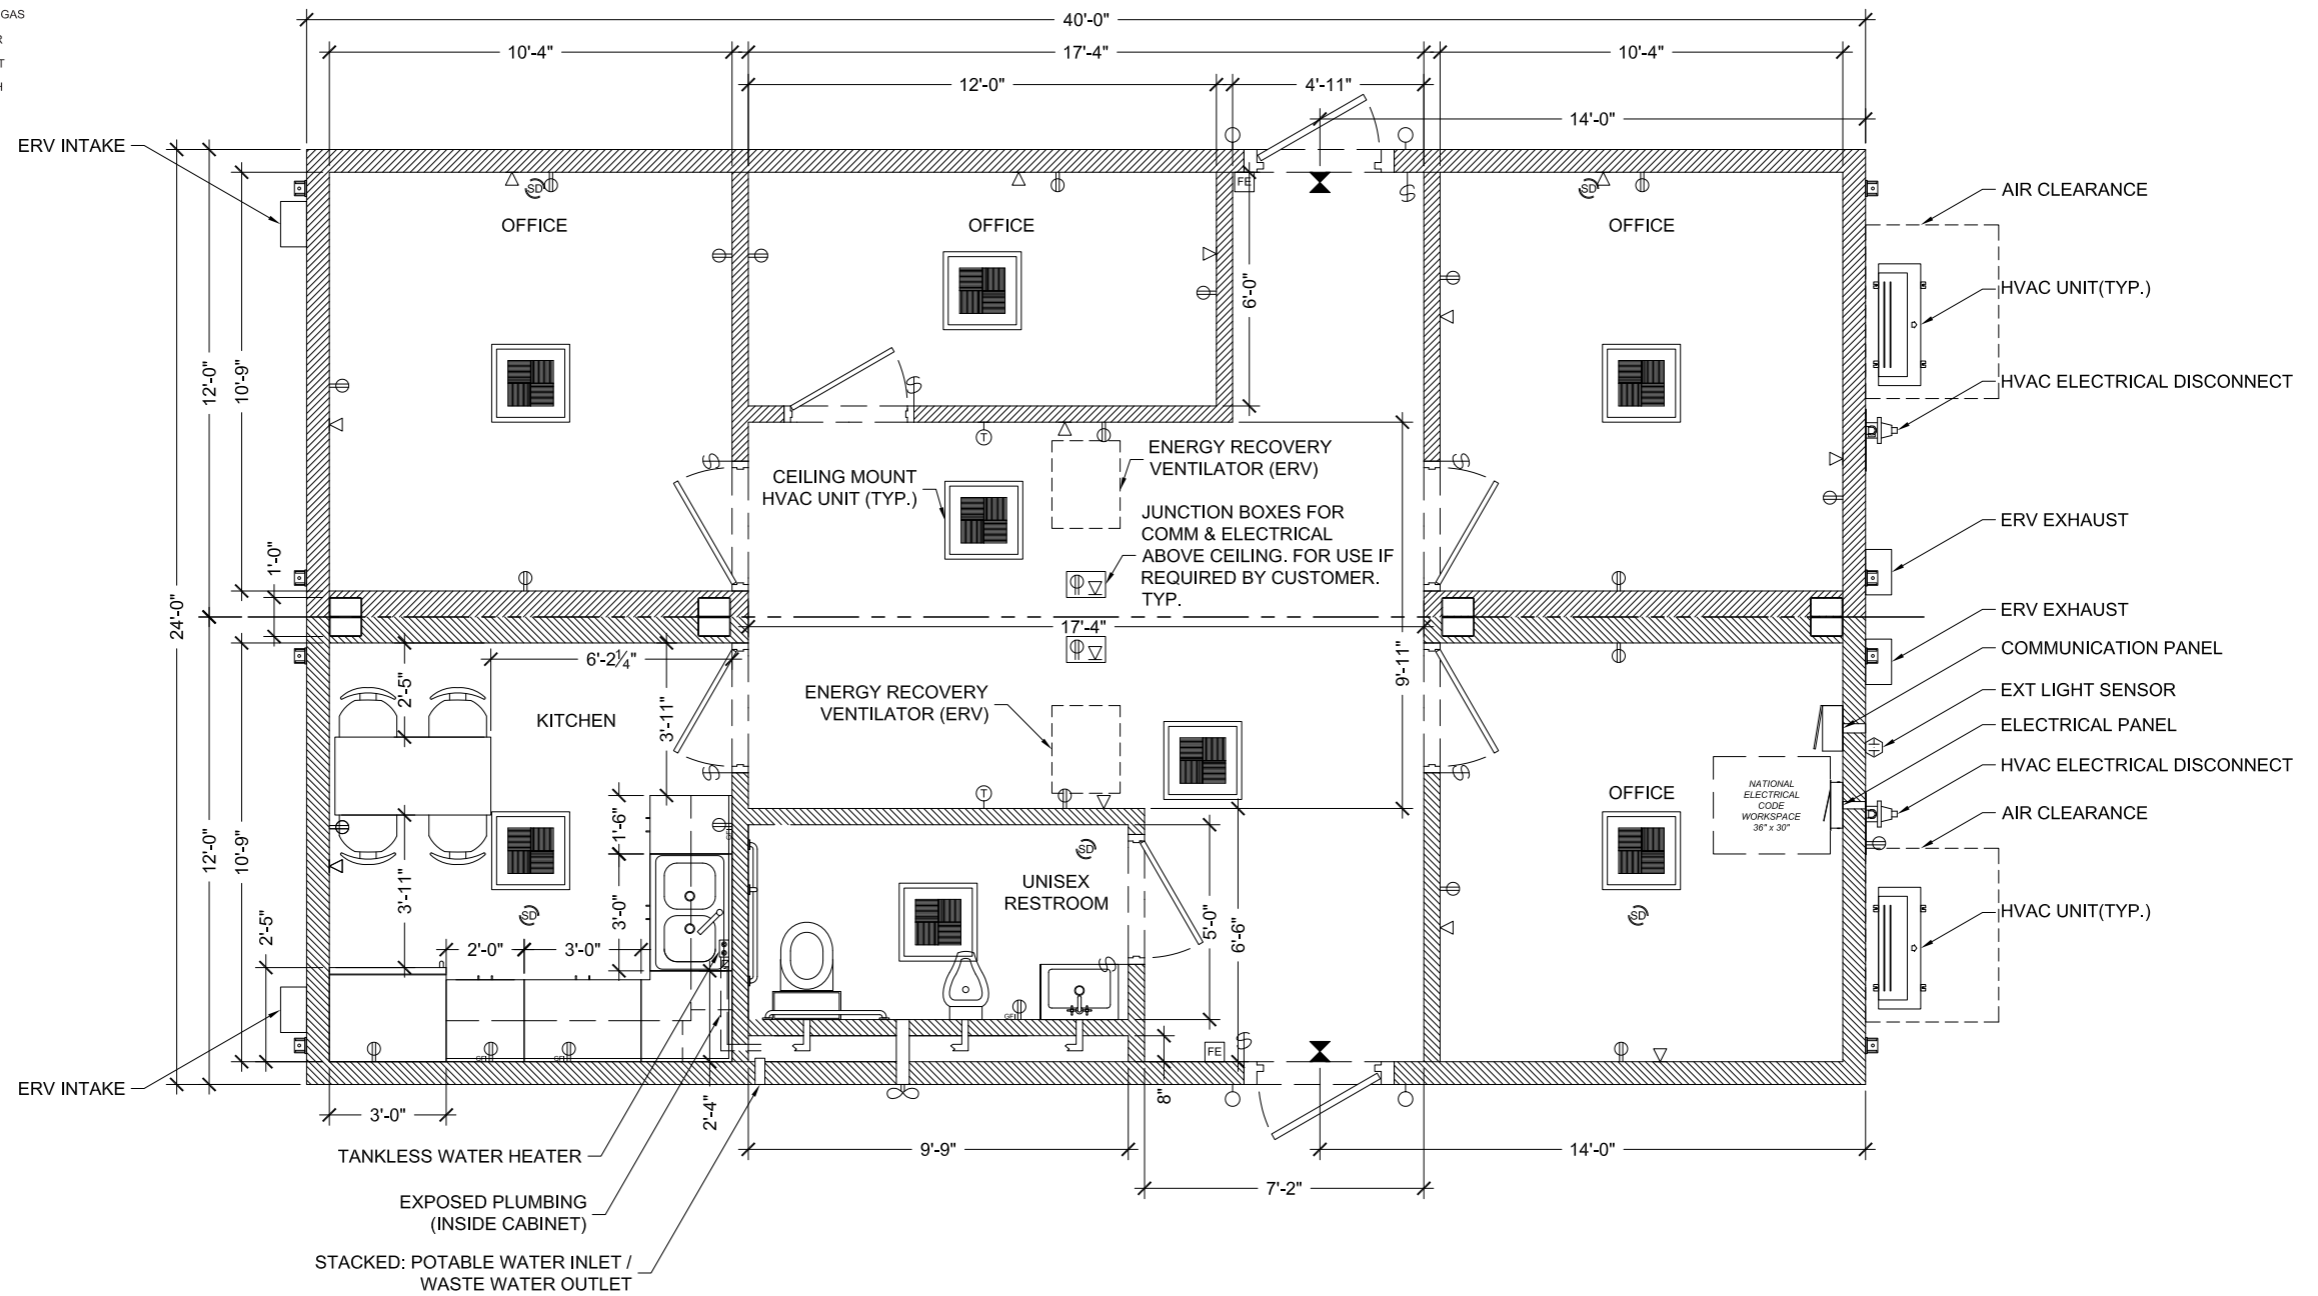

SYMBOLS

-  SECTIONAL BUILDING CONNECTION POST
-  FLORESCENT LIGHT
-  EXIT LIGHT / EMERGENCY LIGHT
-  SMOKE & CO2 DETECTOR
-  COMMUNICATIONS OUTLET
-  BREAKER PANEL
-  SENSOR- LIGHT OR GAS
-  FIRE EXTINGUISHER
-  ELECTRICAL OUTLET
-  ELECTRICAL SWITCH
-  EXTERIOR LIGHT
-  THERMOSTAT

RediSuite 24' x 40' Restroom/Kitchen/Office

855.REDGUARD
redguard.com