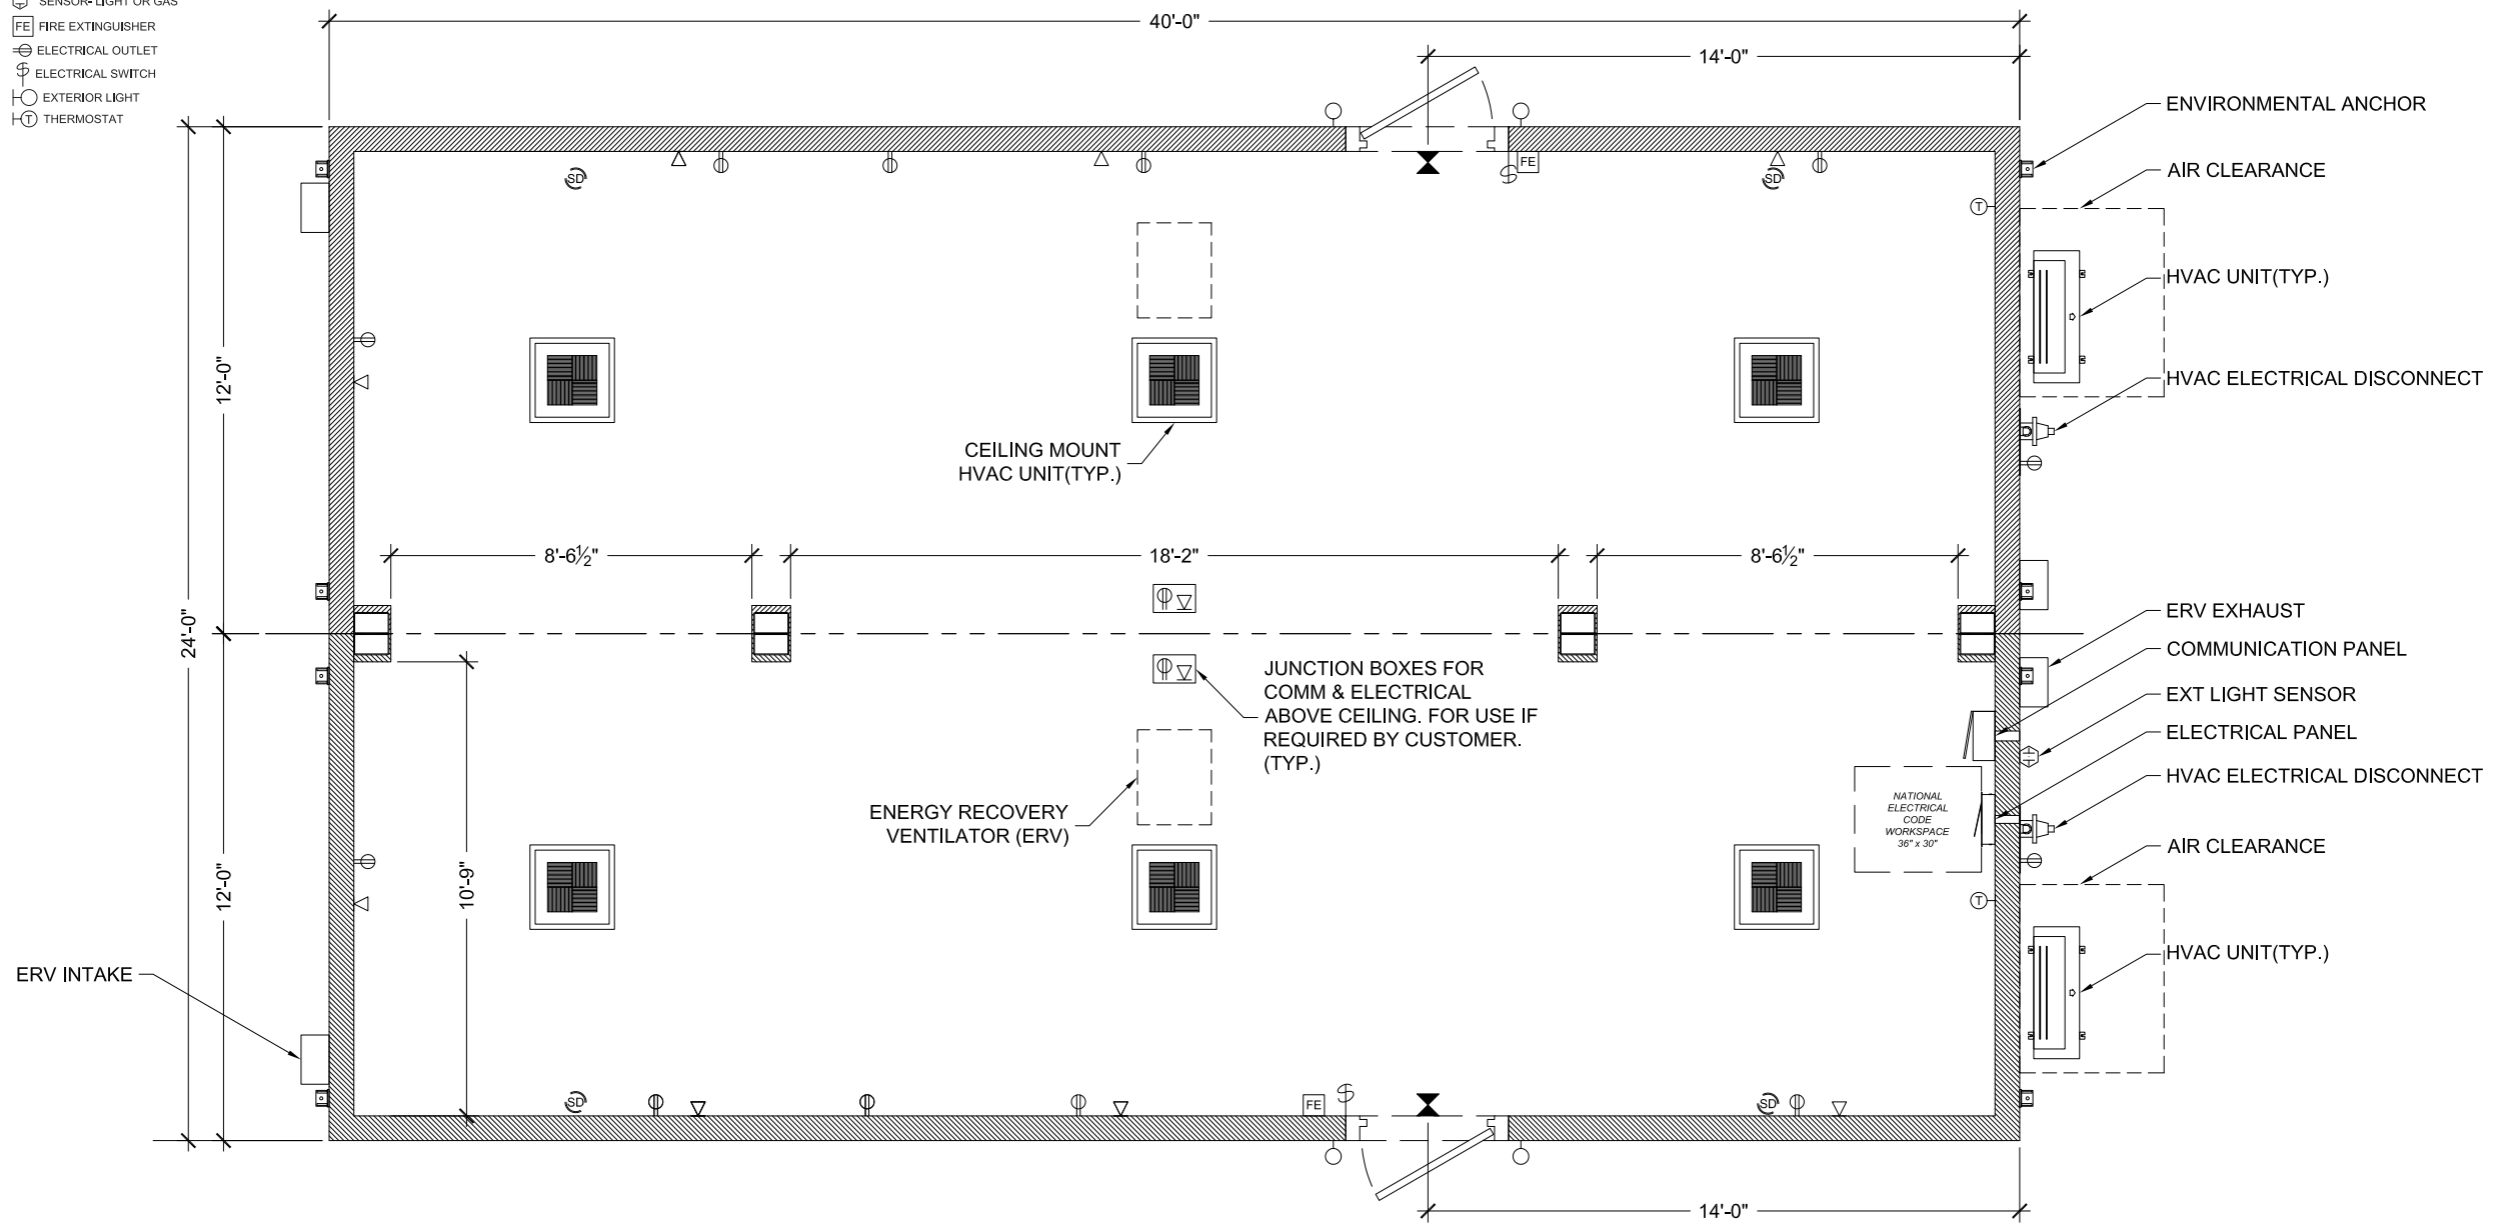

SYMBOLS

-  SECTIONAL BUILDING CONNECTION POST
-  FLORESCENT LIGHT
-  EXIT LIGHT / EMERGENCY LIGHT
-  SMOKE & CO2 DETECTOR
-  COMMUNICATIONS OUTLET
-  BREAKER PANEL
-  SENSOR- LIGHT OR GAS
-  FIRE EXTINGUISHER
-  ELECTRICAL OUTLET
-  ELECTRICAL SWITCH
-  EXTERIOR LIGHT
-  THERMOSTAT

RediSuite 24' x 40' Open

855.REDGUARD
redguard.com