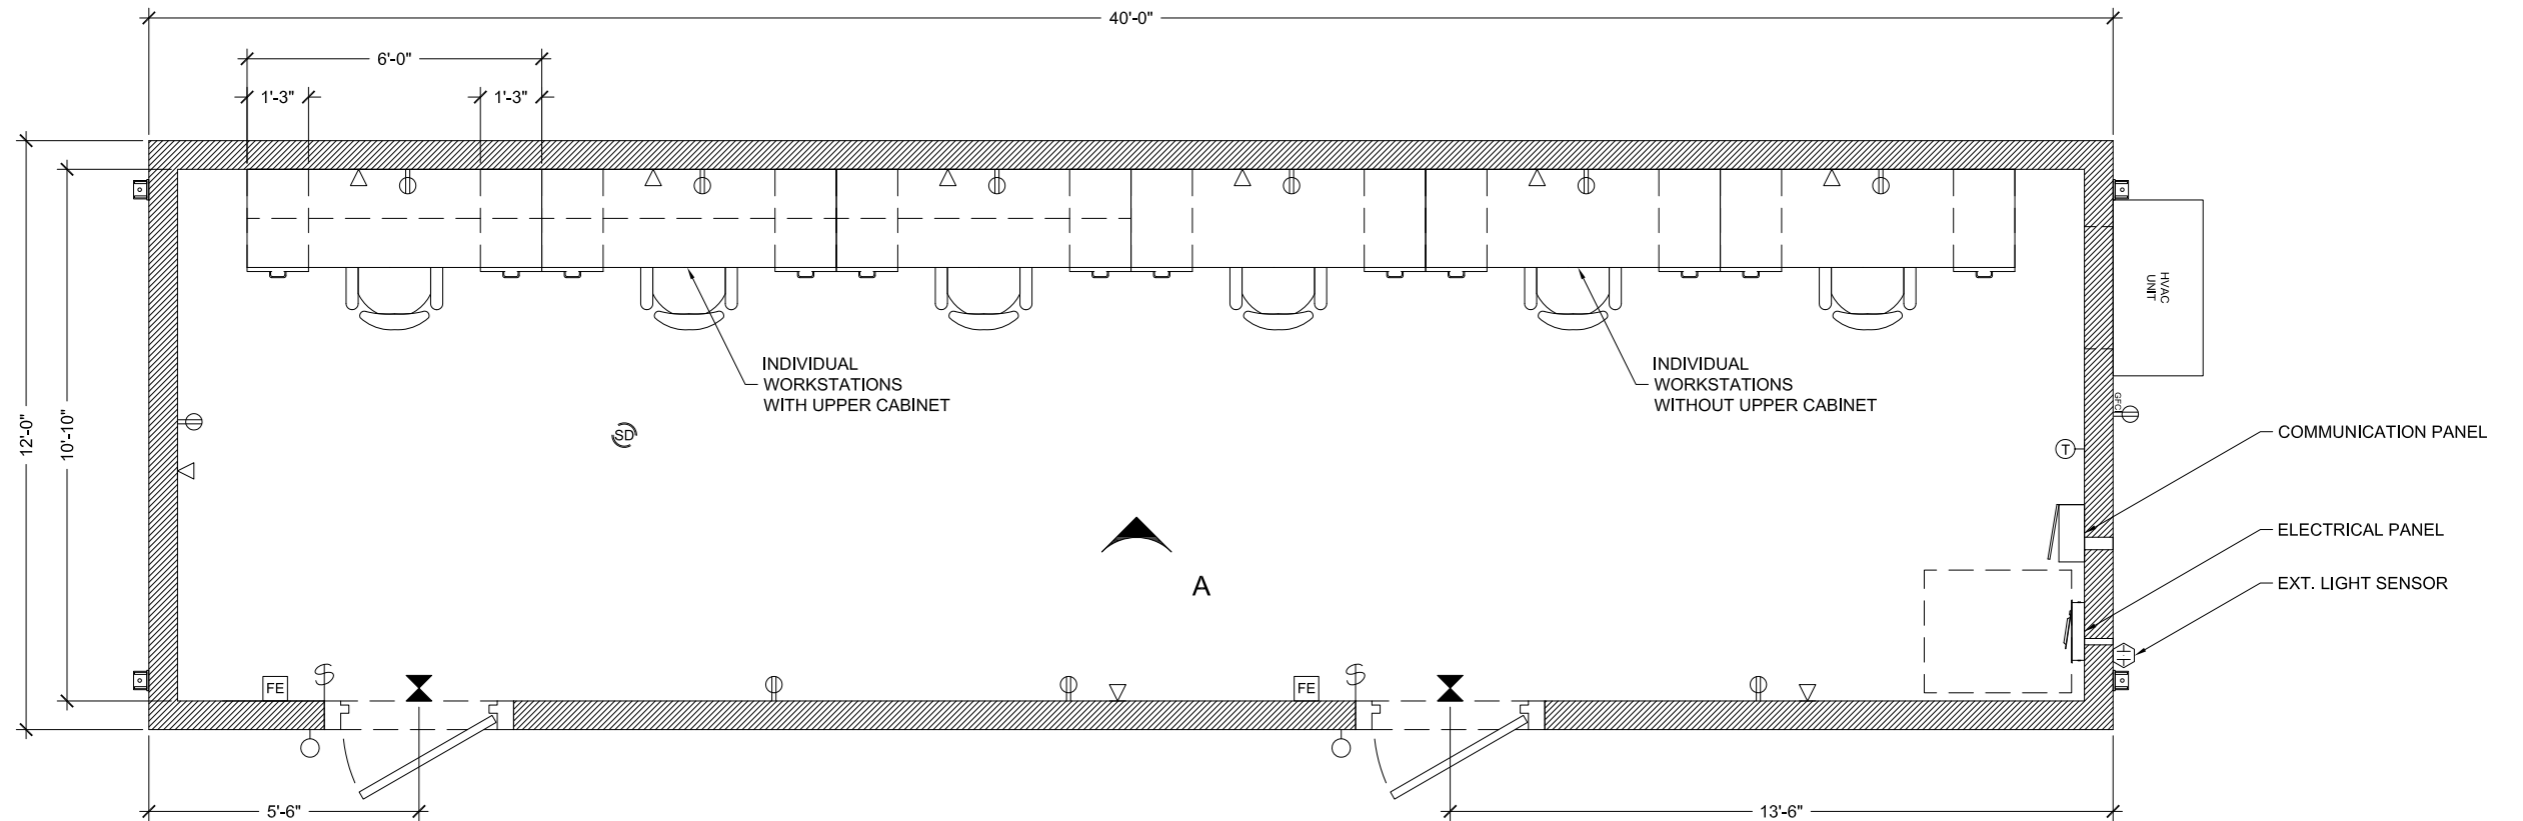

SYMBOLS

-  SECTIONAL BUILDING CONNECTION POST
-  FLORESCENT LIGHT
-  EXIT LIGHT / EMERGENCY LIGHT
-  SMOKE & CO2 DETECTOR
-  COMMUNICATIONS OUTLET
-  BREAKER PANEL
-  SENSOR- LIGHT OR GAS
-  FIRE EXTINGUISHER
-  ELECTRICAL OUTLET
-  ELECTRICAL SWITCH
-  EXTERIOR LIGHT
-  THERMOSTAT

RediSuite 12' x 40' Workstations

855.REDGUARD
redguard.com