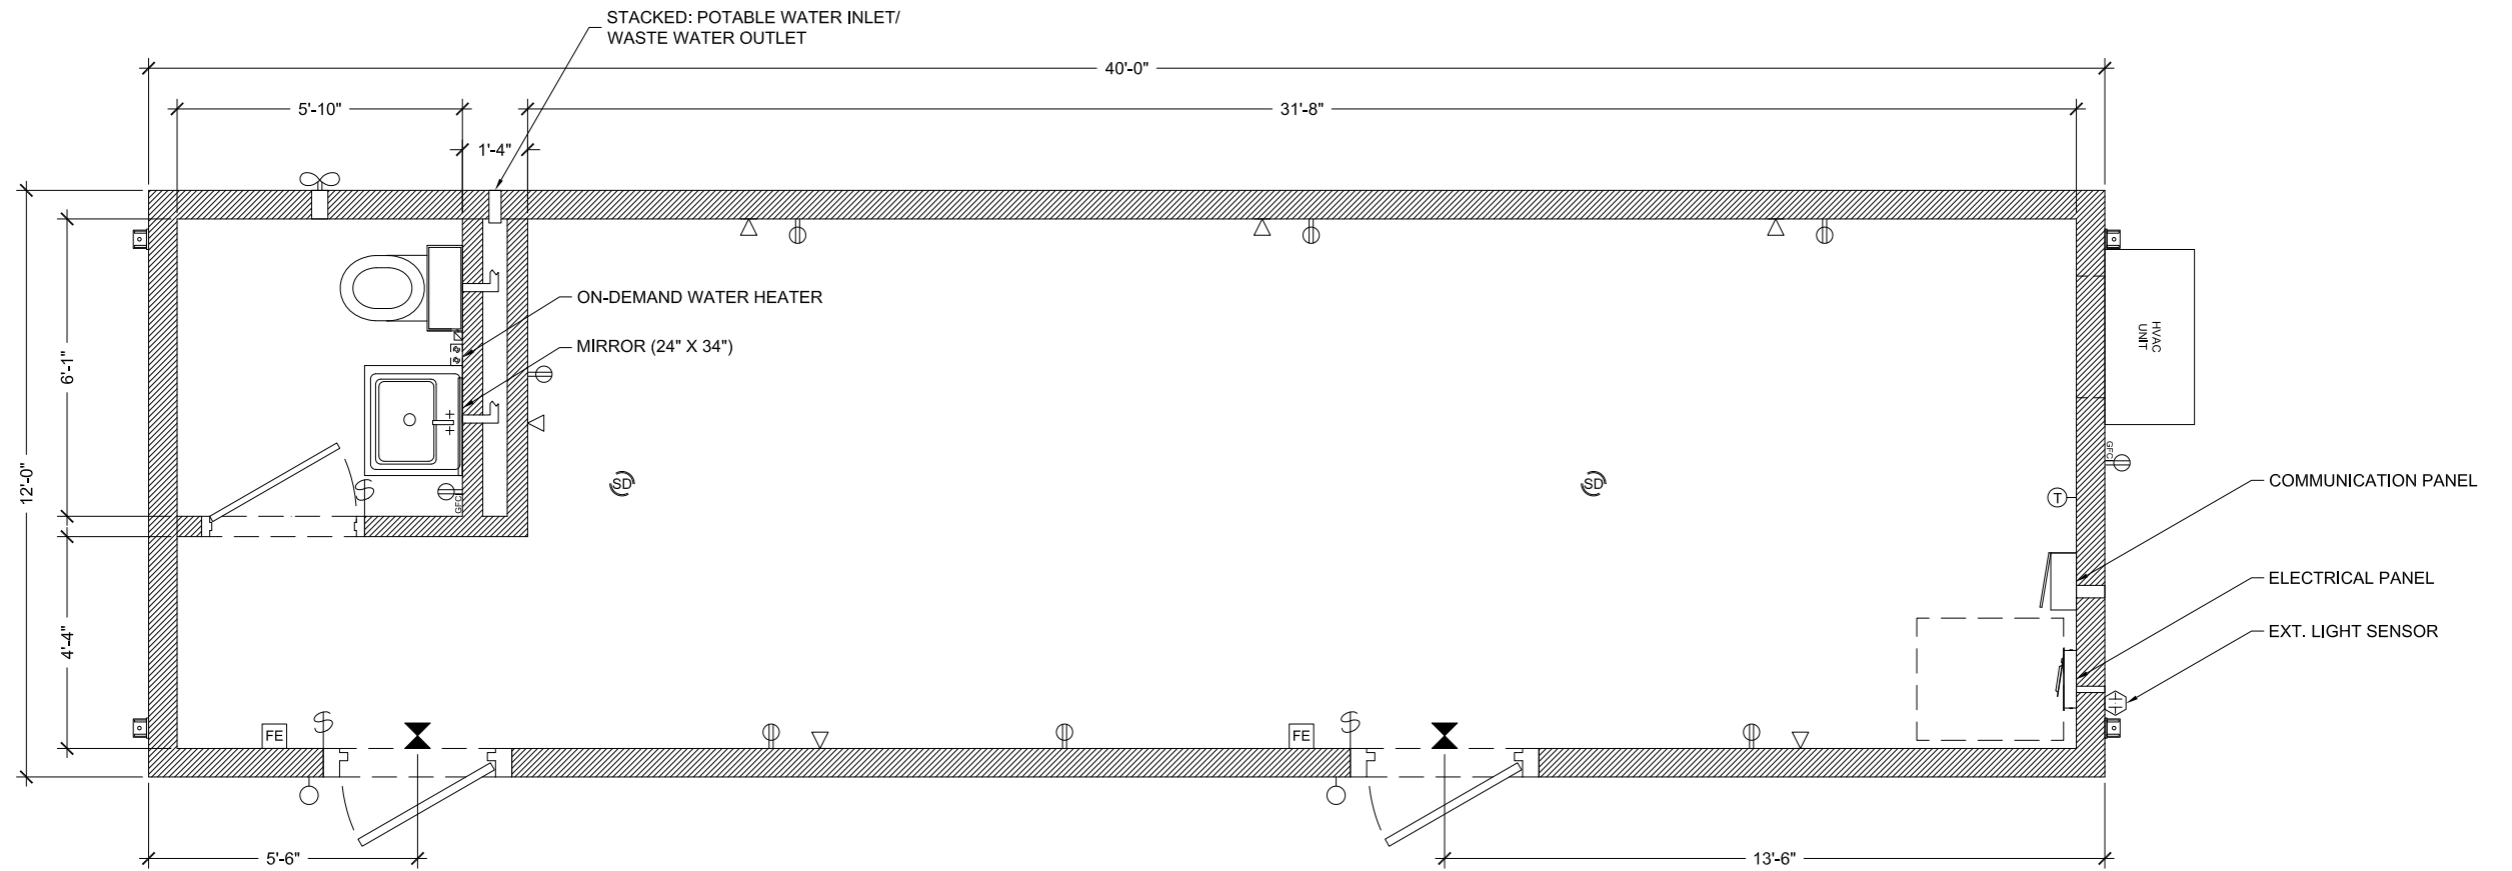

SYMBOLS

-  SECTIONAL BUILDING CONNECTION POST
-  FLORESCENT LIGHT
-  EXIT LIGHT / EMERGENCY LIGHT
-  SMOKE & CO2 DETECTOR
-  COMMUNICATIONS OUTLET
-  BREAKER PANEL
-  SENSOR- LIGHT OR GAS
-  FIRE EXTINGUISHER
-  ELECTRICAL OUTLET
-  ELECTRICAL SWITCH
-  EXTERIOR LIGHT
-  THERMOSTAT

RediSuite 12' x 40' Single Restroom

855.REDGUARD
redguard.com