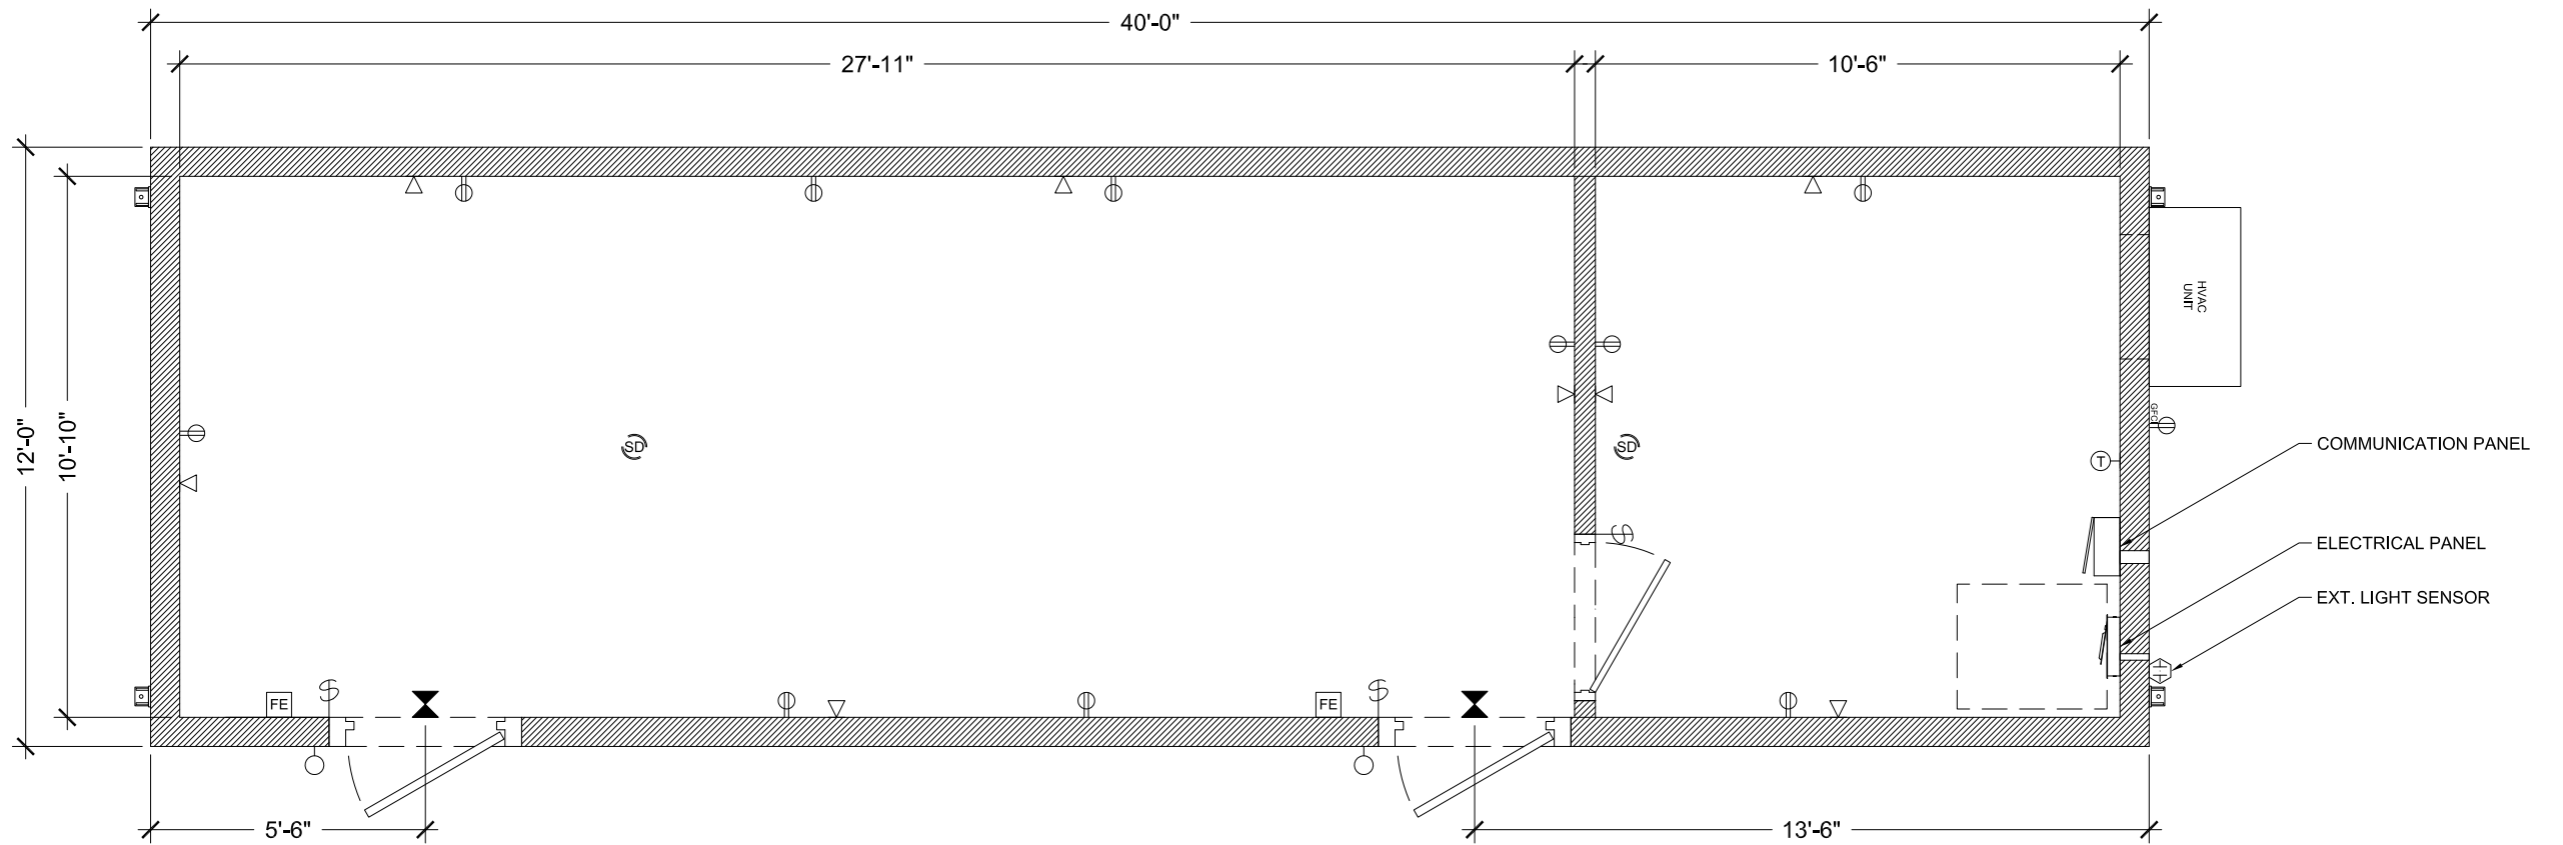

SYMBOLS

-  SECTIONAL BUILDING CONNECTION POST
-  FLORESCENT LIGHT
-  EXIT LIGHT / EMERGENCY LIGHT
-  SMOKE & CO2 DETECTOR
-  COMMUNICATIONS OUTLET
-  BREAKER PANEL
-  SENSOR- LIGHT OR GAS
-  FIRE EXTINGUISHER
-  ELECTRICAL OUTLET
-  ELECTRICAL SWITCH
-  EXTERIOR LIGHT
-  THERMOSTAT

RediSuite 12' x 40' Single Office

855.REDGUARD
redguard.com