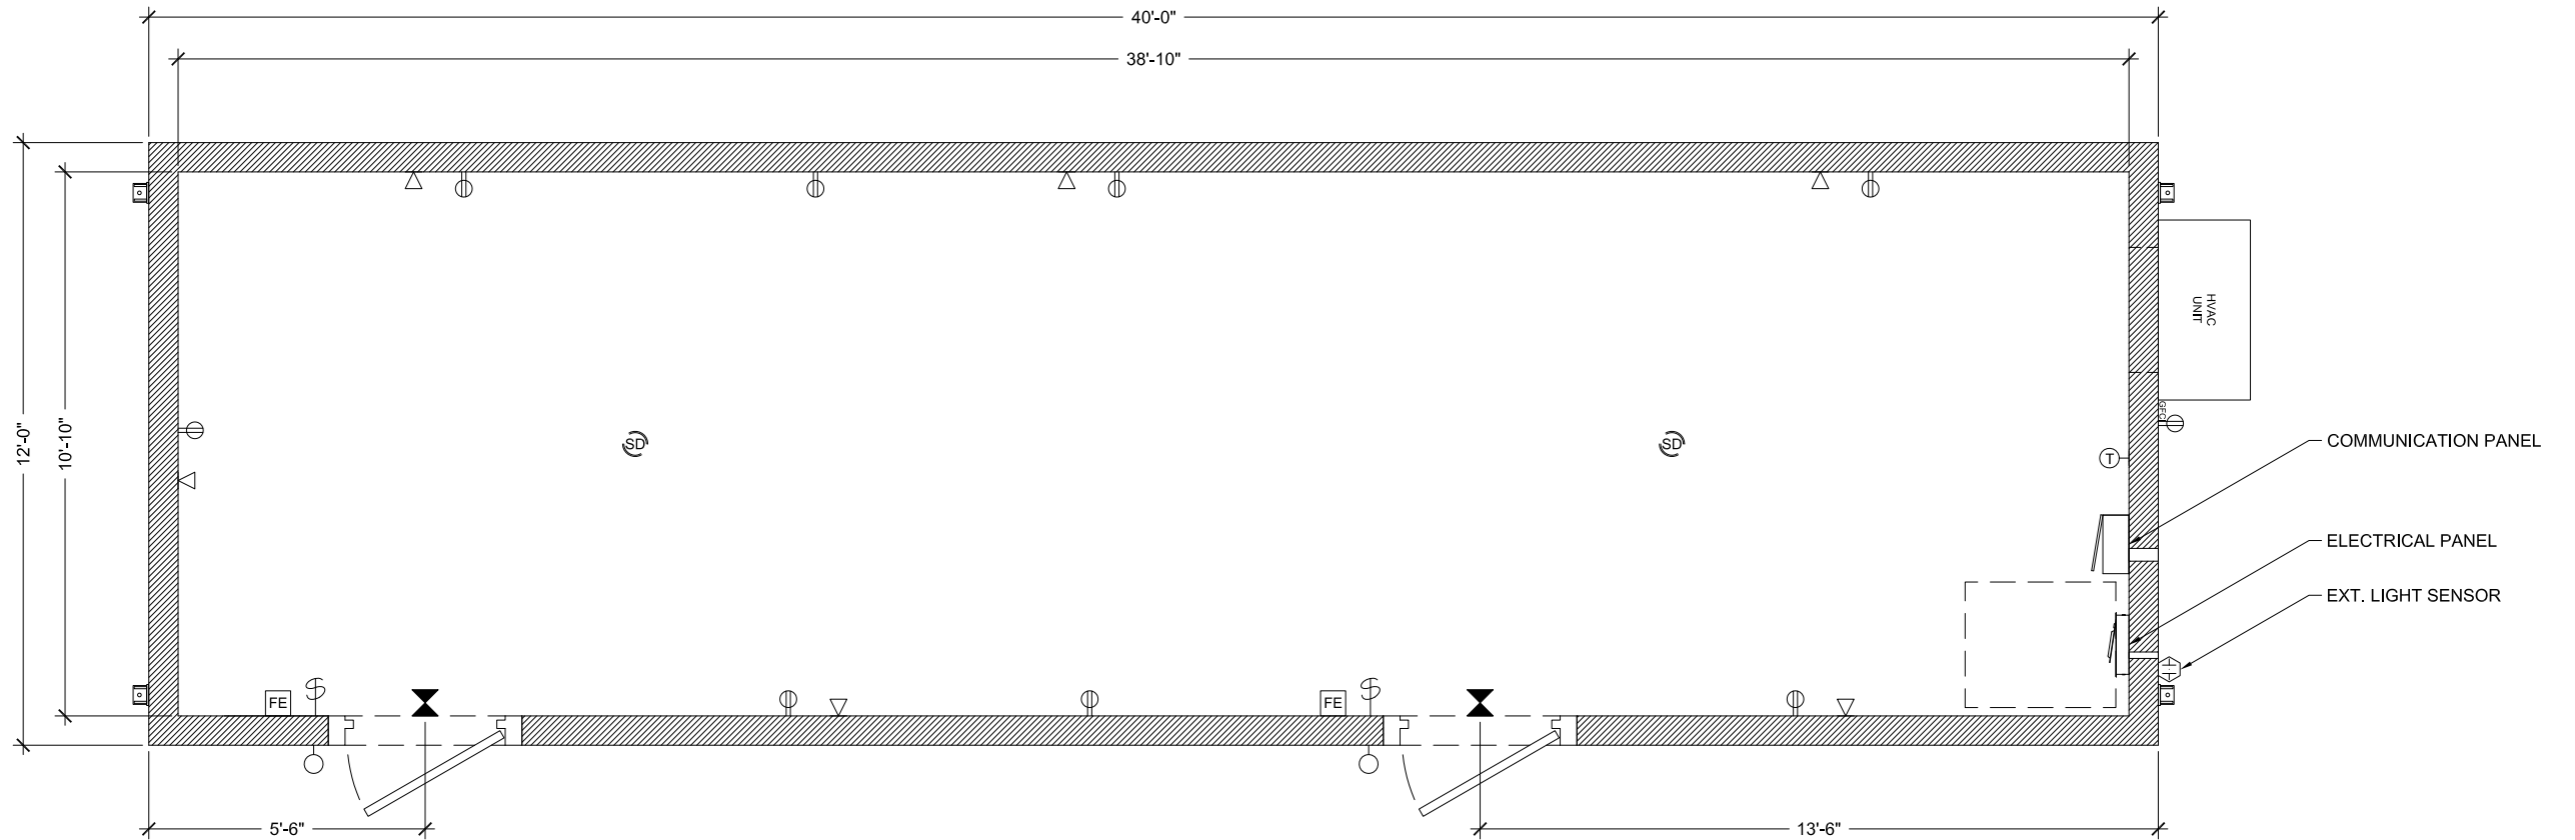

SYMBOLS

-  SECTIONAL BUILDING CONNECTION POST
-  FLORESCENT LIGHT
-  EXIT LIGHT / EMERGENCY LIGHT
-  SMOKE & CO2 DETECTOR
-  COMMUNICATIONS OUTLET
-  BREAKER PANEL
-  SENSOR- LIGHT OR GAS
-  FIRE EXTINGUISHER
-  ELECTRICAL OUTLET
-  ELECTRICAL SWITCH
-  EXTERIOR LIGHT
-  THERMOSTAT

RediSuite 12' x 40' Open

855.REDGUARD
redguard.com