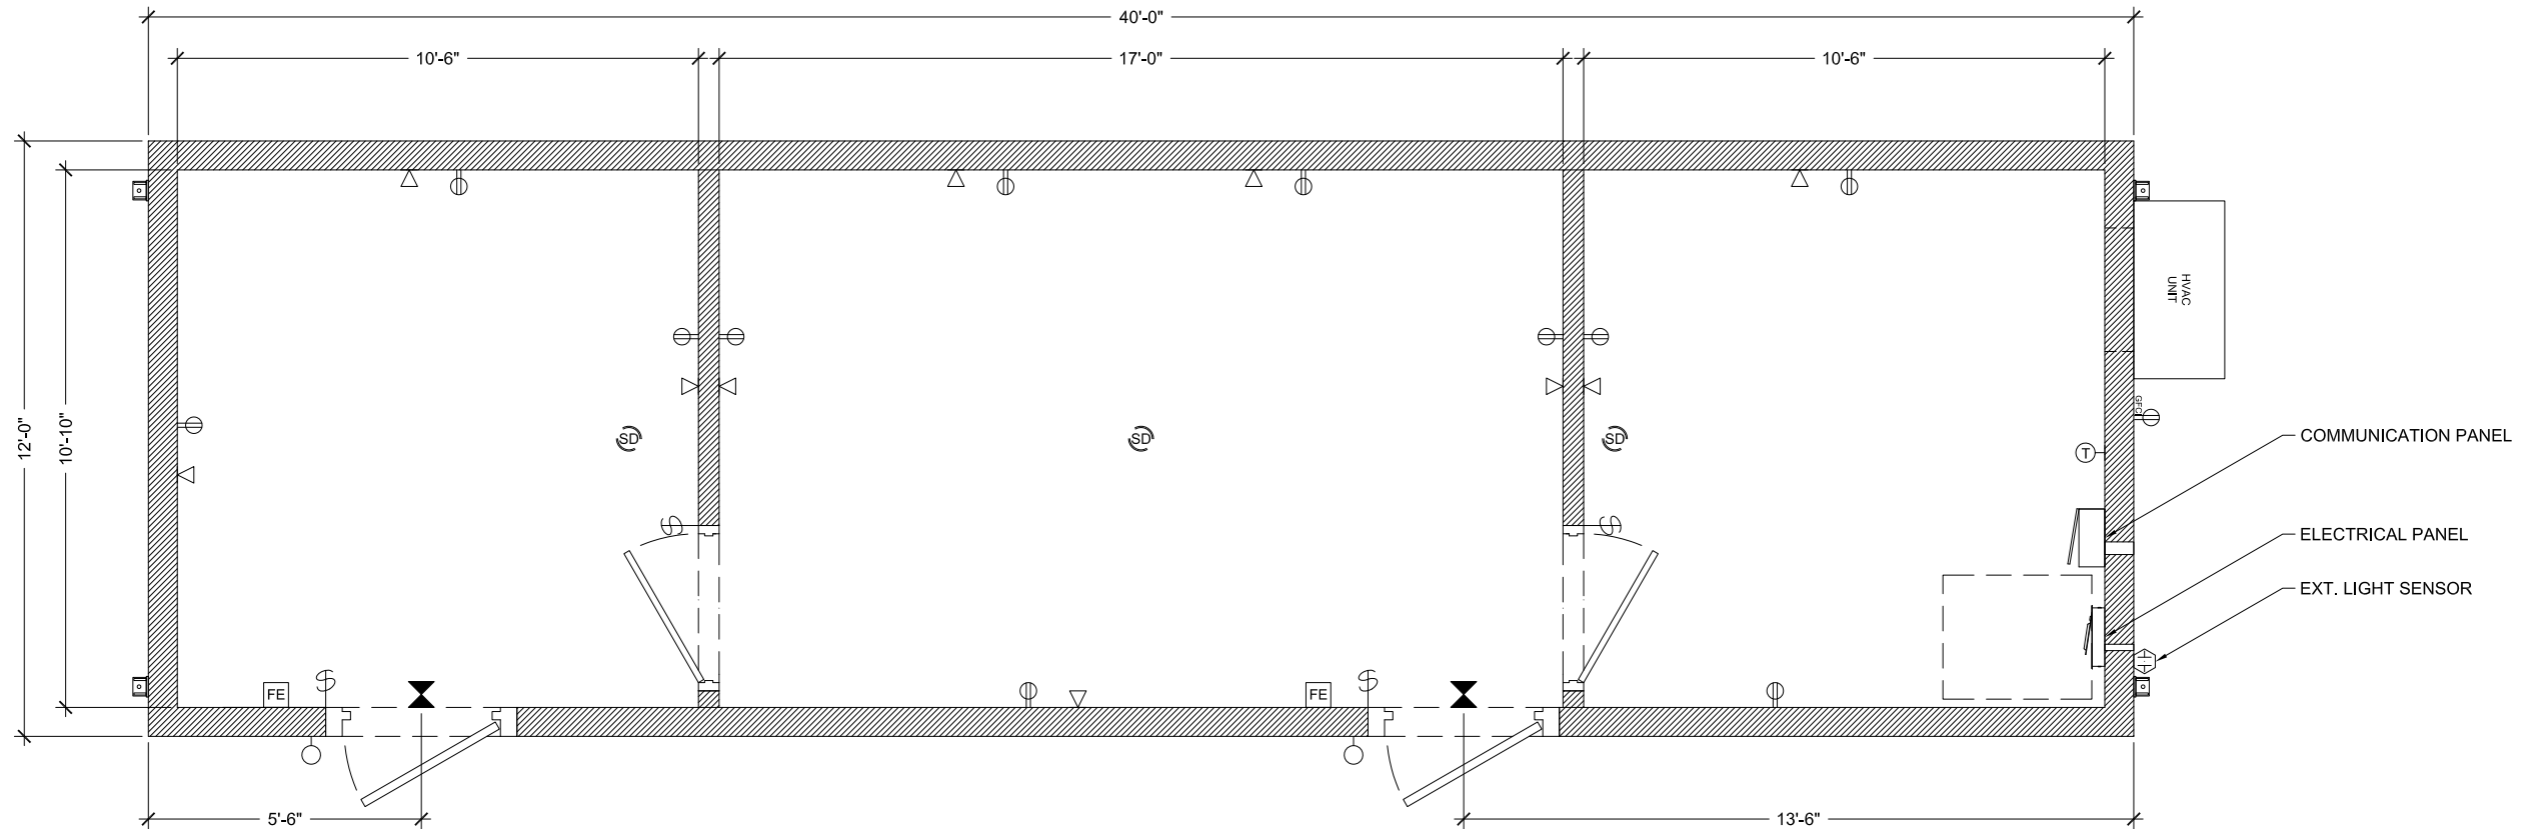

SYMBOLS

-  SECTIONAL BUILDING CONNECTION POST
-  FLORESCENT LIGHT
-  EXIT LIGHT / EMERGENCY LIGHT
-  SMOKE & CO2 DETECTOR
-  COMMUNICATIONS OUTLET
-  BREAKER PANEL
-  SENSOR- LIGHT OR GAS
-  FIRE EXTINGUISHER
-  ELECTRICAL OUTLET
-  ELECTRICAL SWITCH
-  EXTERIOR LIGHT
-  THERMOSTAT

RediSuite 12' x 40' Double Office

855.REDGUARD
redguard.com