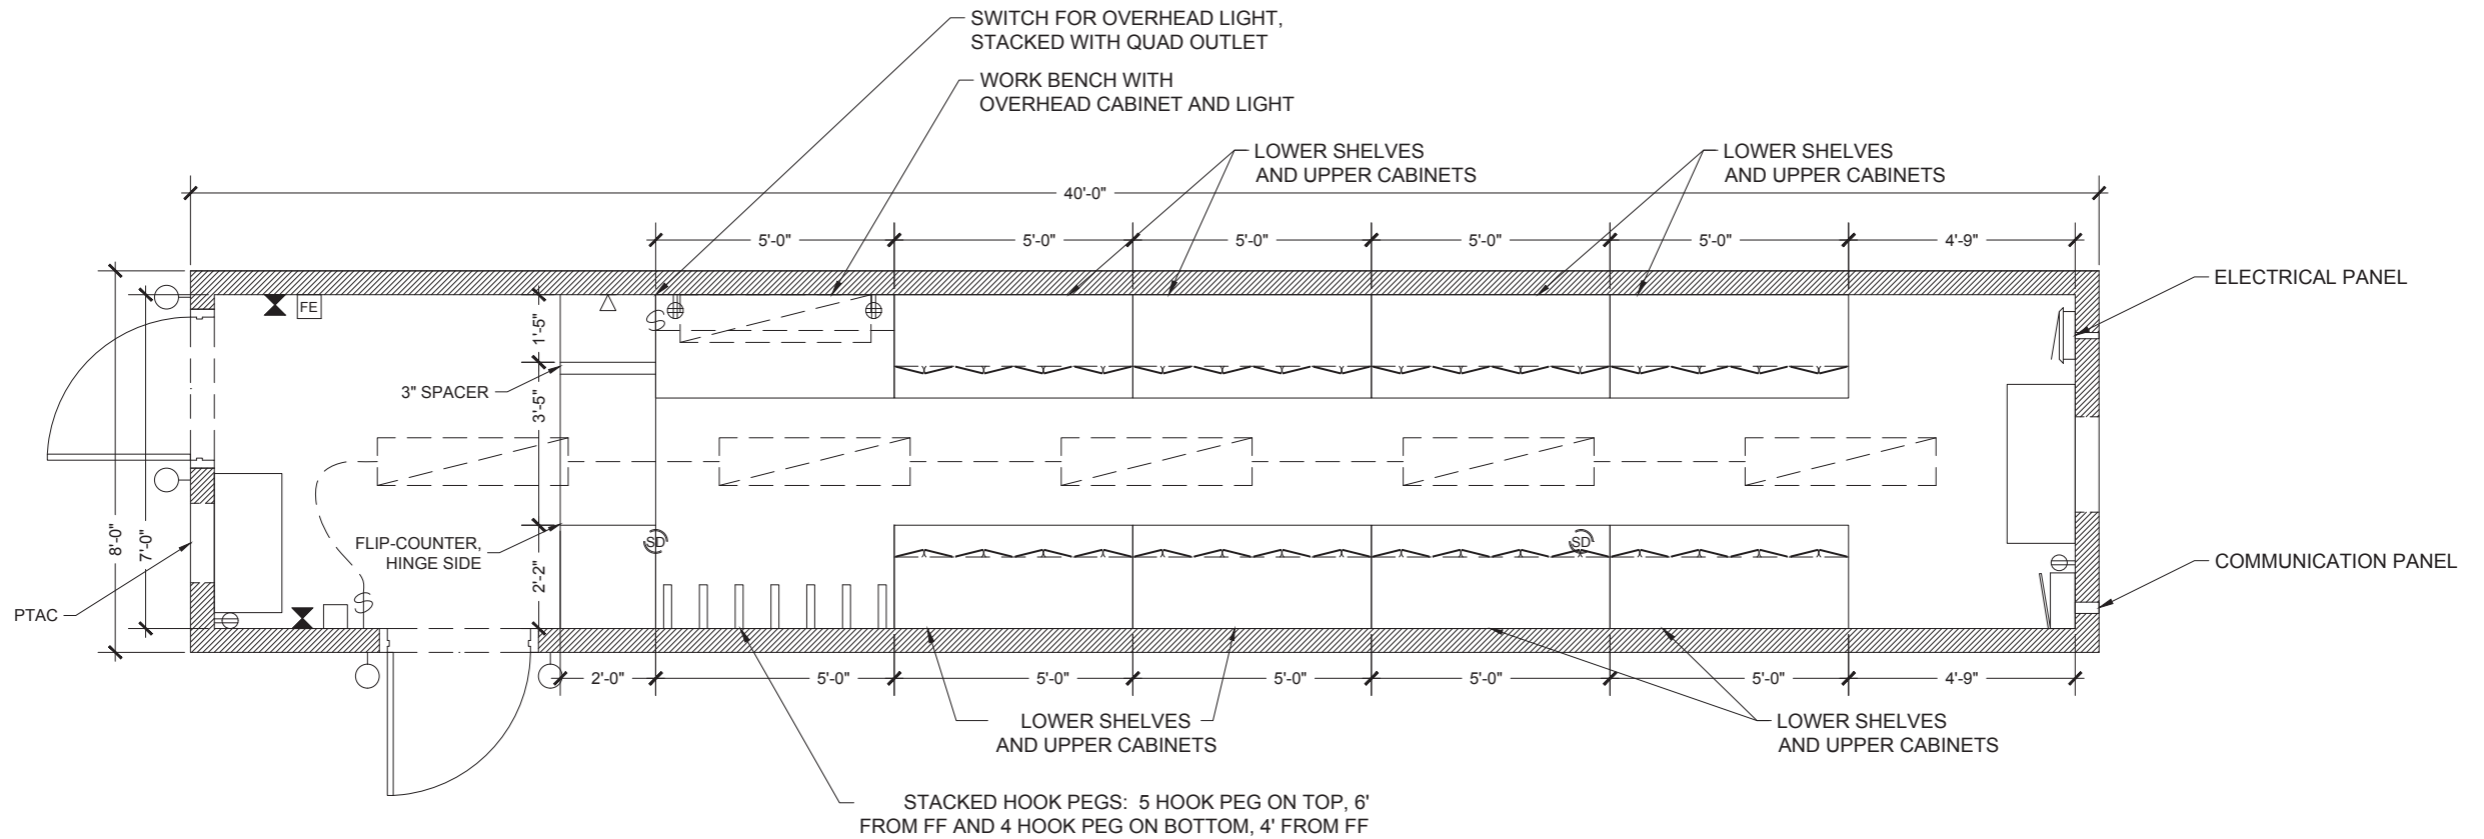

SYMBOLS

-  SECTIONAL BUILDING CONNECTION POST
-  FLORESCENT LIGHT
-  EXIT LIGHT / EMERGENCY LIGHT
-  SMOKE & CO2 DETECTOR
-  COMMUNICATIONS OUTLET
-  BREAKER PANEL
-  SENSOR- LIGHT OR GAS
-  FIRE EXTINGUISHER
-  ELECTRICAL OUTLET
-  ELECTRICAL SWITCH
-  EXTERIOR LIGHT
-  THERMOSTAT

LeaseFleet 8' x 40' Tool Crib

855.REDGUARD
redguard.com