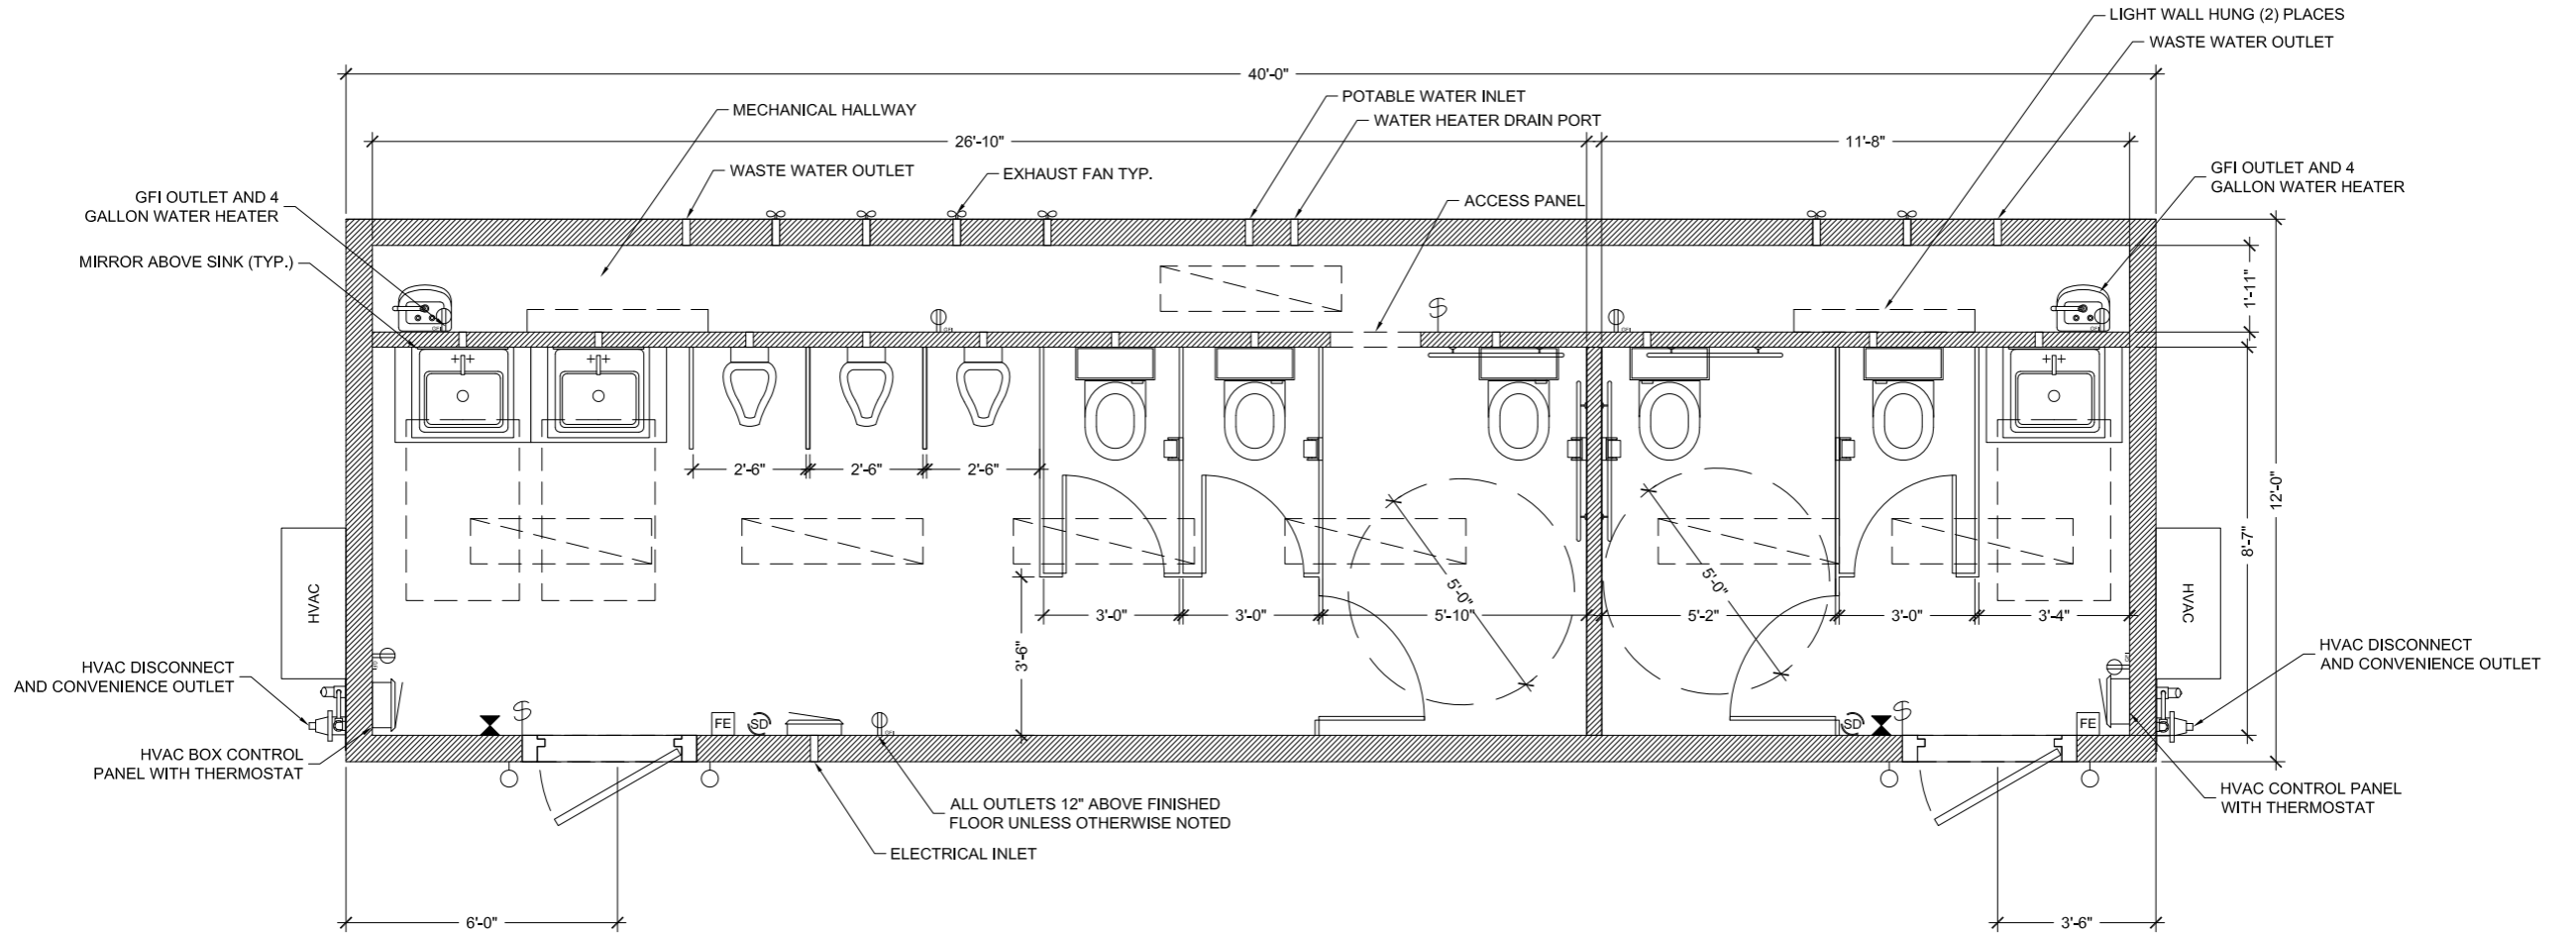

SYMBOLS

-  SECTIONAL BUILDING CONNECTION POST
-  FLORESCENT LIGHT
-  EXIT LIGHT / EMERGENCY LIGHT
-  SMOKE & CO2 DETECTOR
-  COMMUNICATIONS OUTLET
-  BREAKER PANEL
-  SENSOR - LIGHT OR GAS
-  FIRE EXTINGUISHER
-  ELECTRICAL OUTLET
-  ELECTRICAL SWITCH
-  EXTERIOR LIGHT
-  THERMOSTAT

LeaseFleet 12' x 40' Restroom

855.REDGUARD
redguard.com